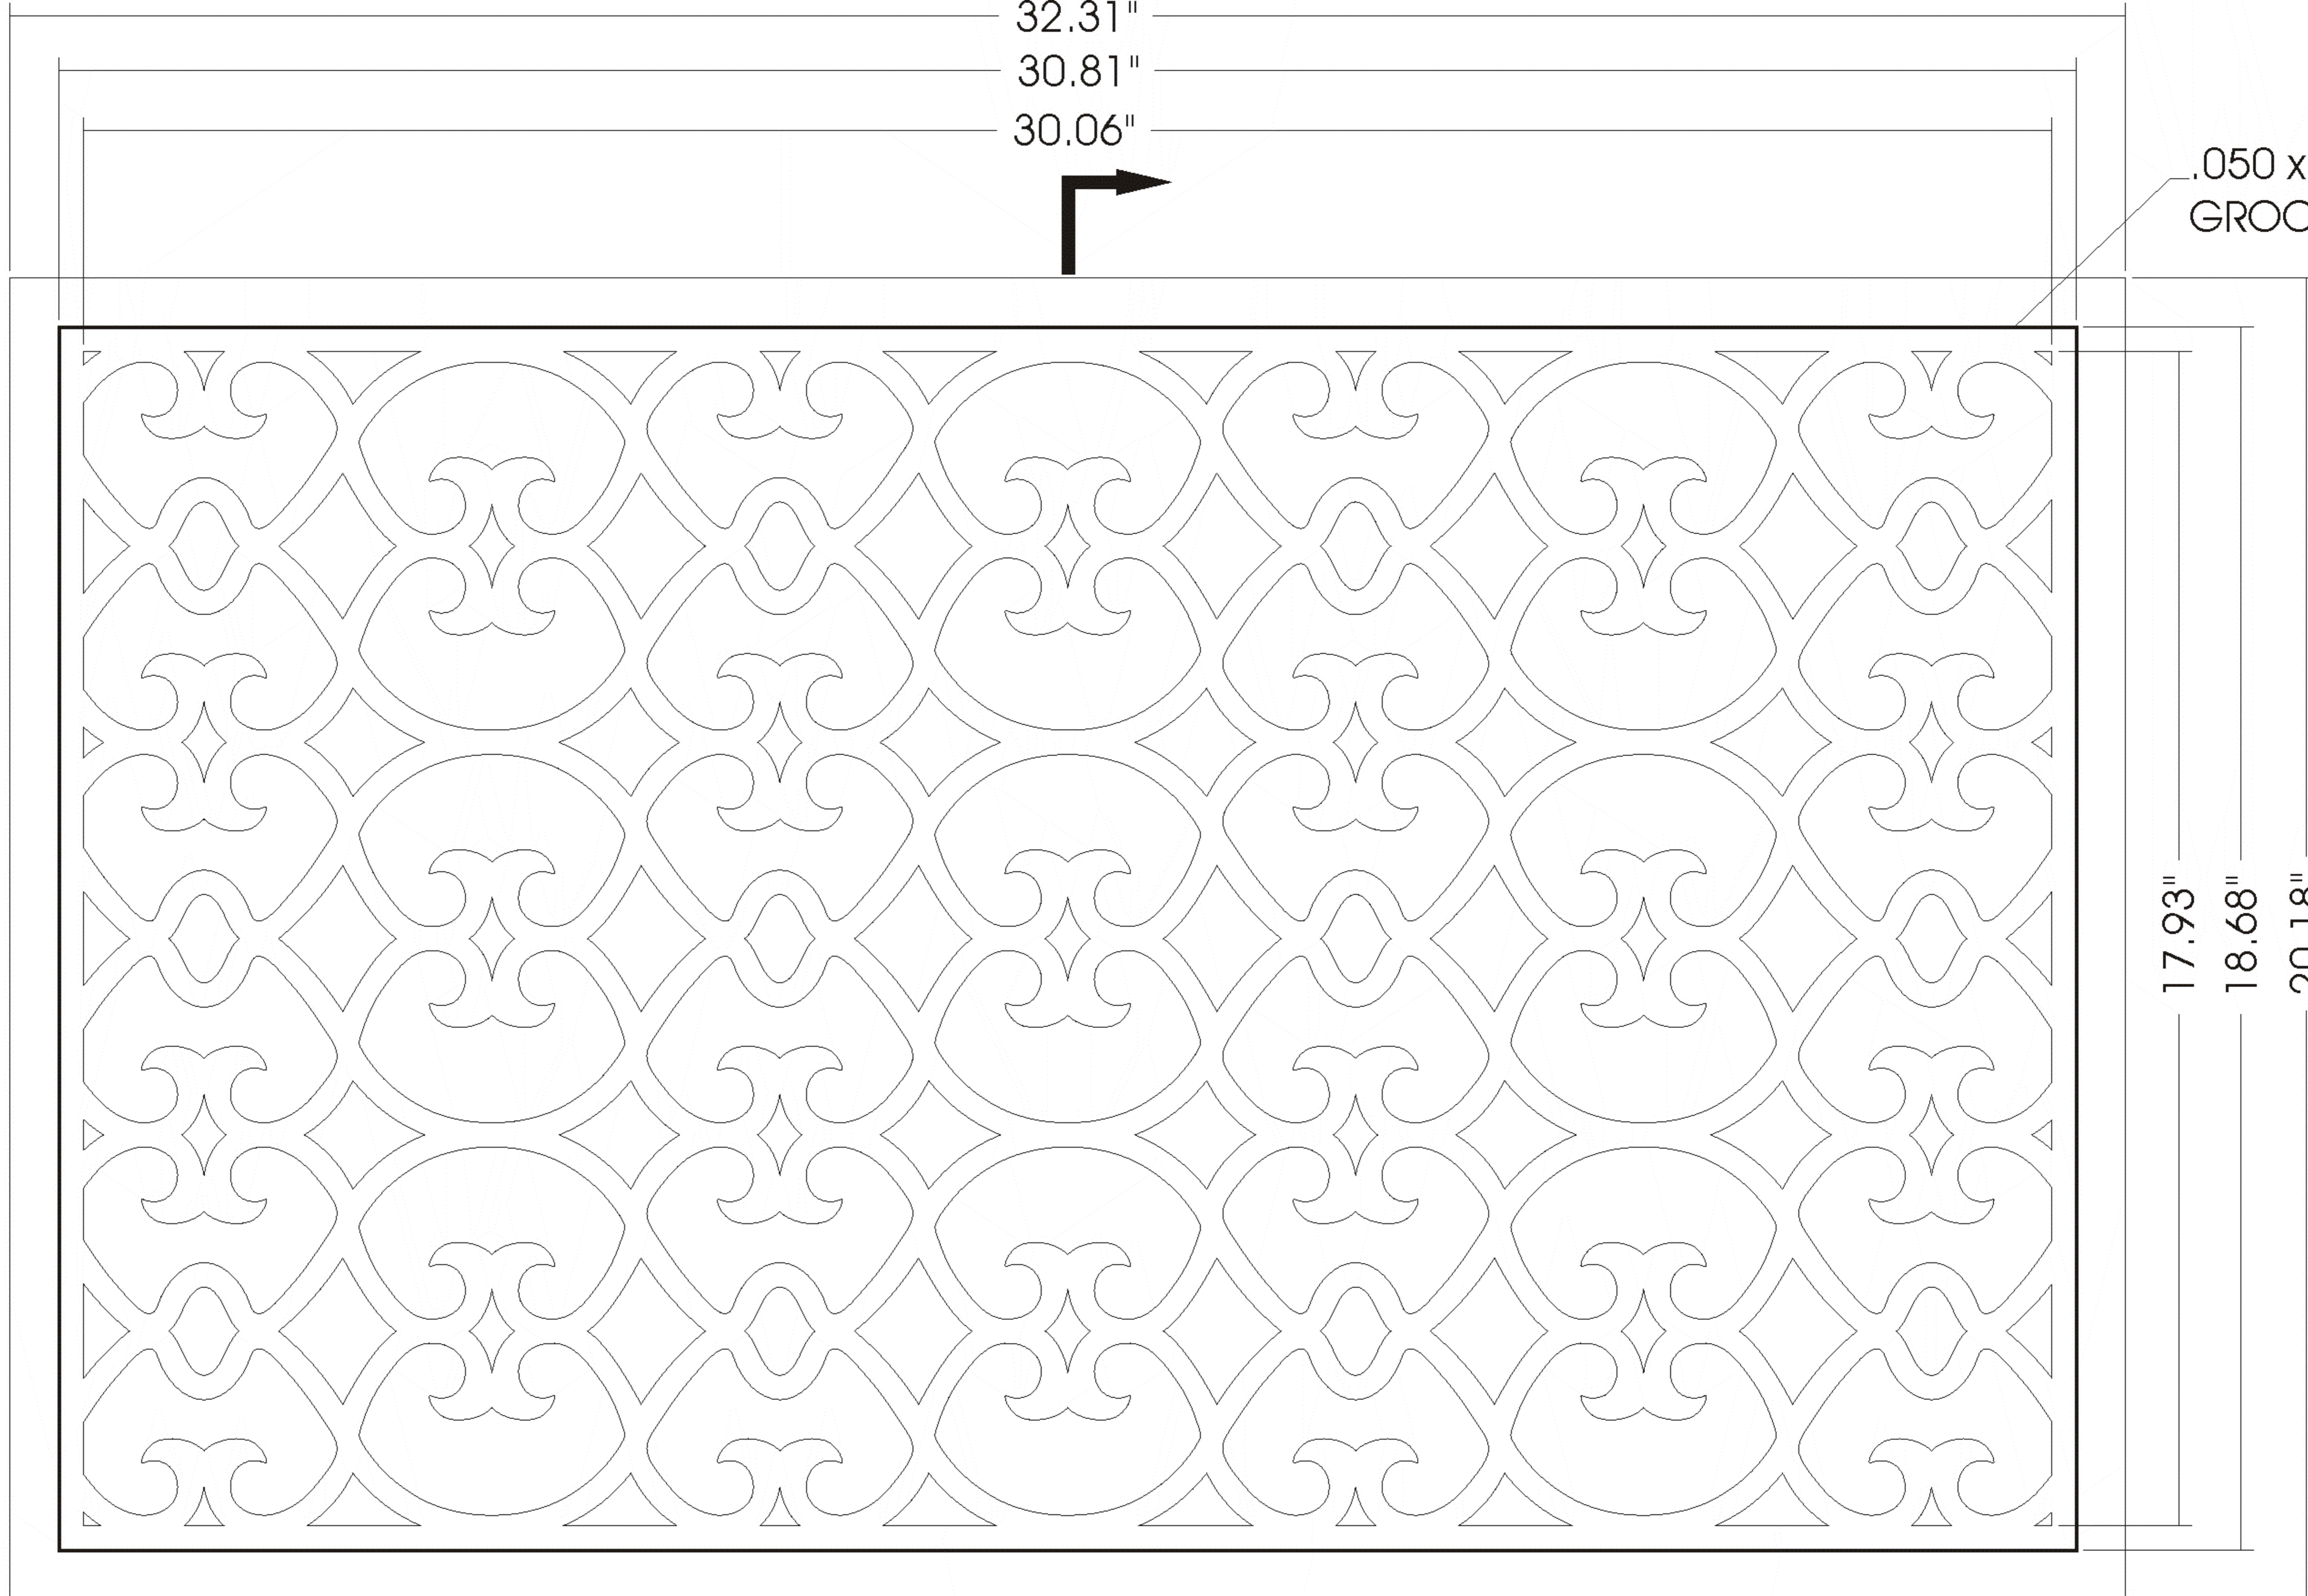

0.25"  
R. .125  
ALL AROUND  
0.063"  
RELIEF  
CUT

32.31"  
30.81"  
30.06"

.050 x .005 DP  
GROOVE

17.93"  
18.68"  
20.18"

0.25"  
TYP. ALL  
AROUND

RELIEF CUT  
INSIDE

BACK