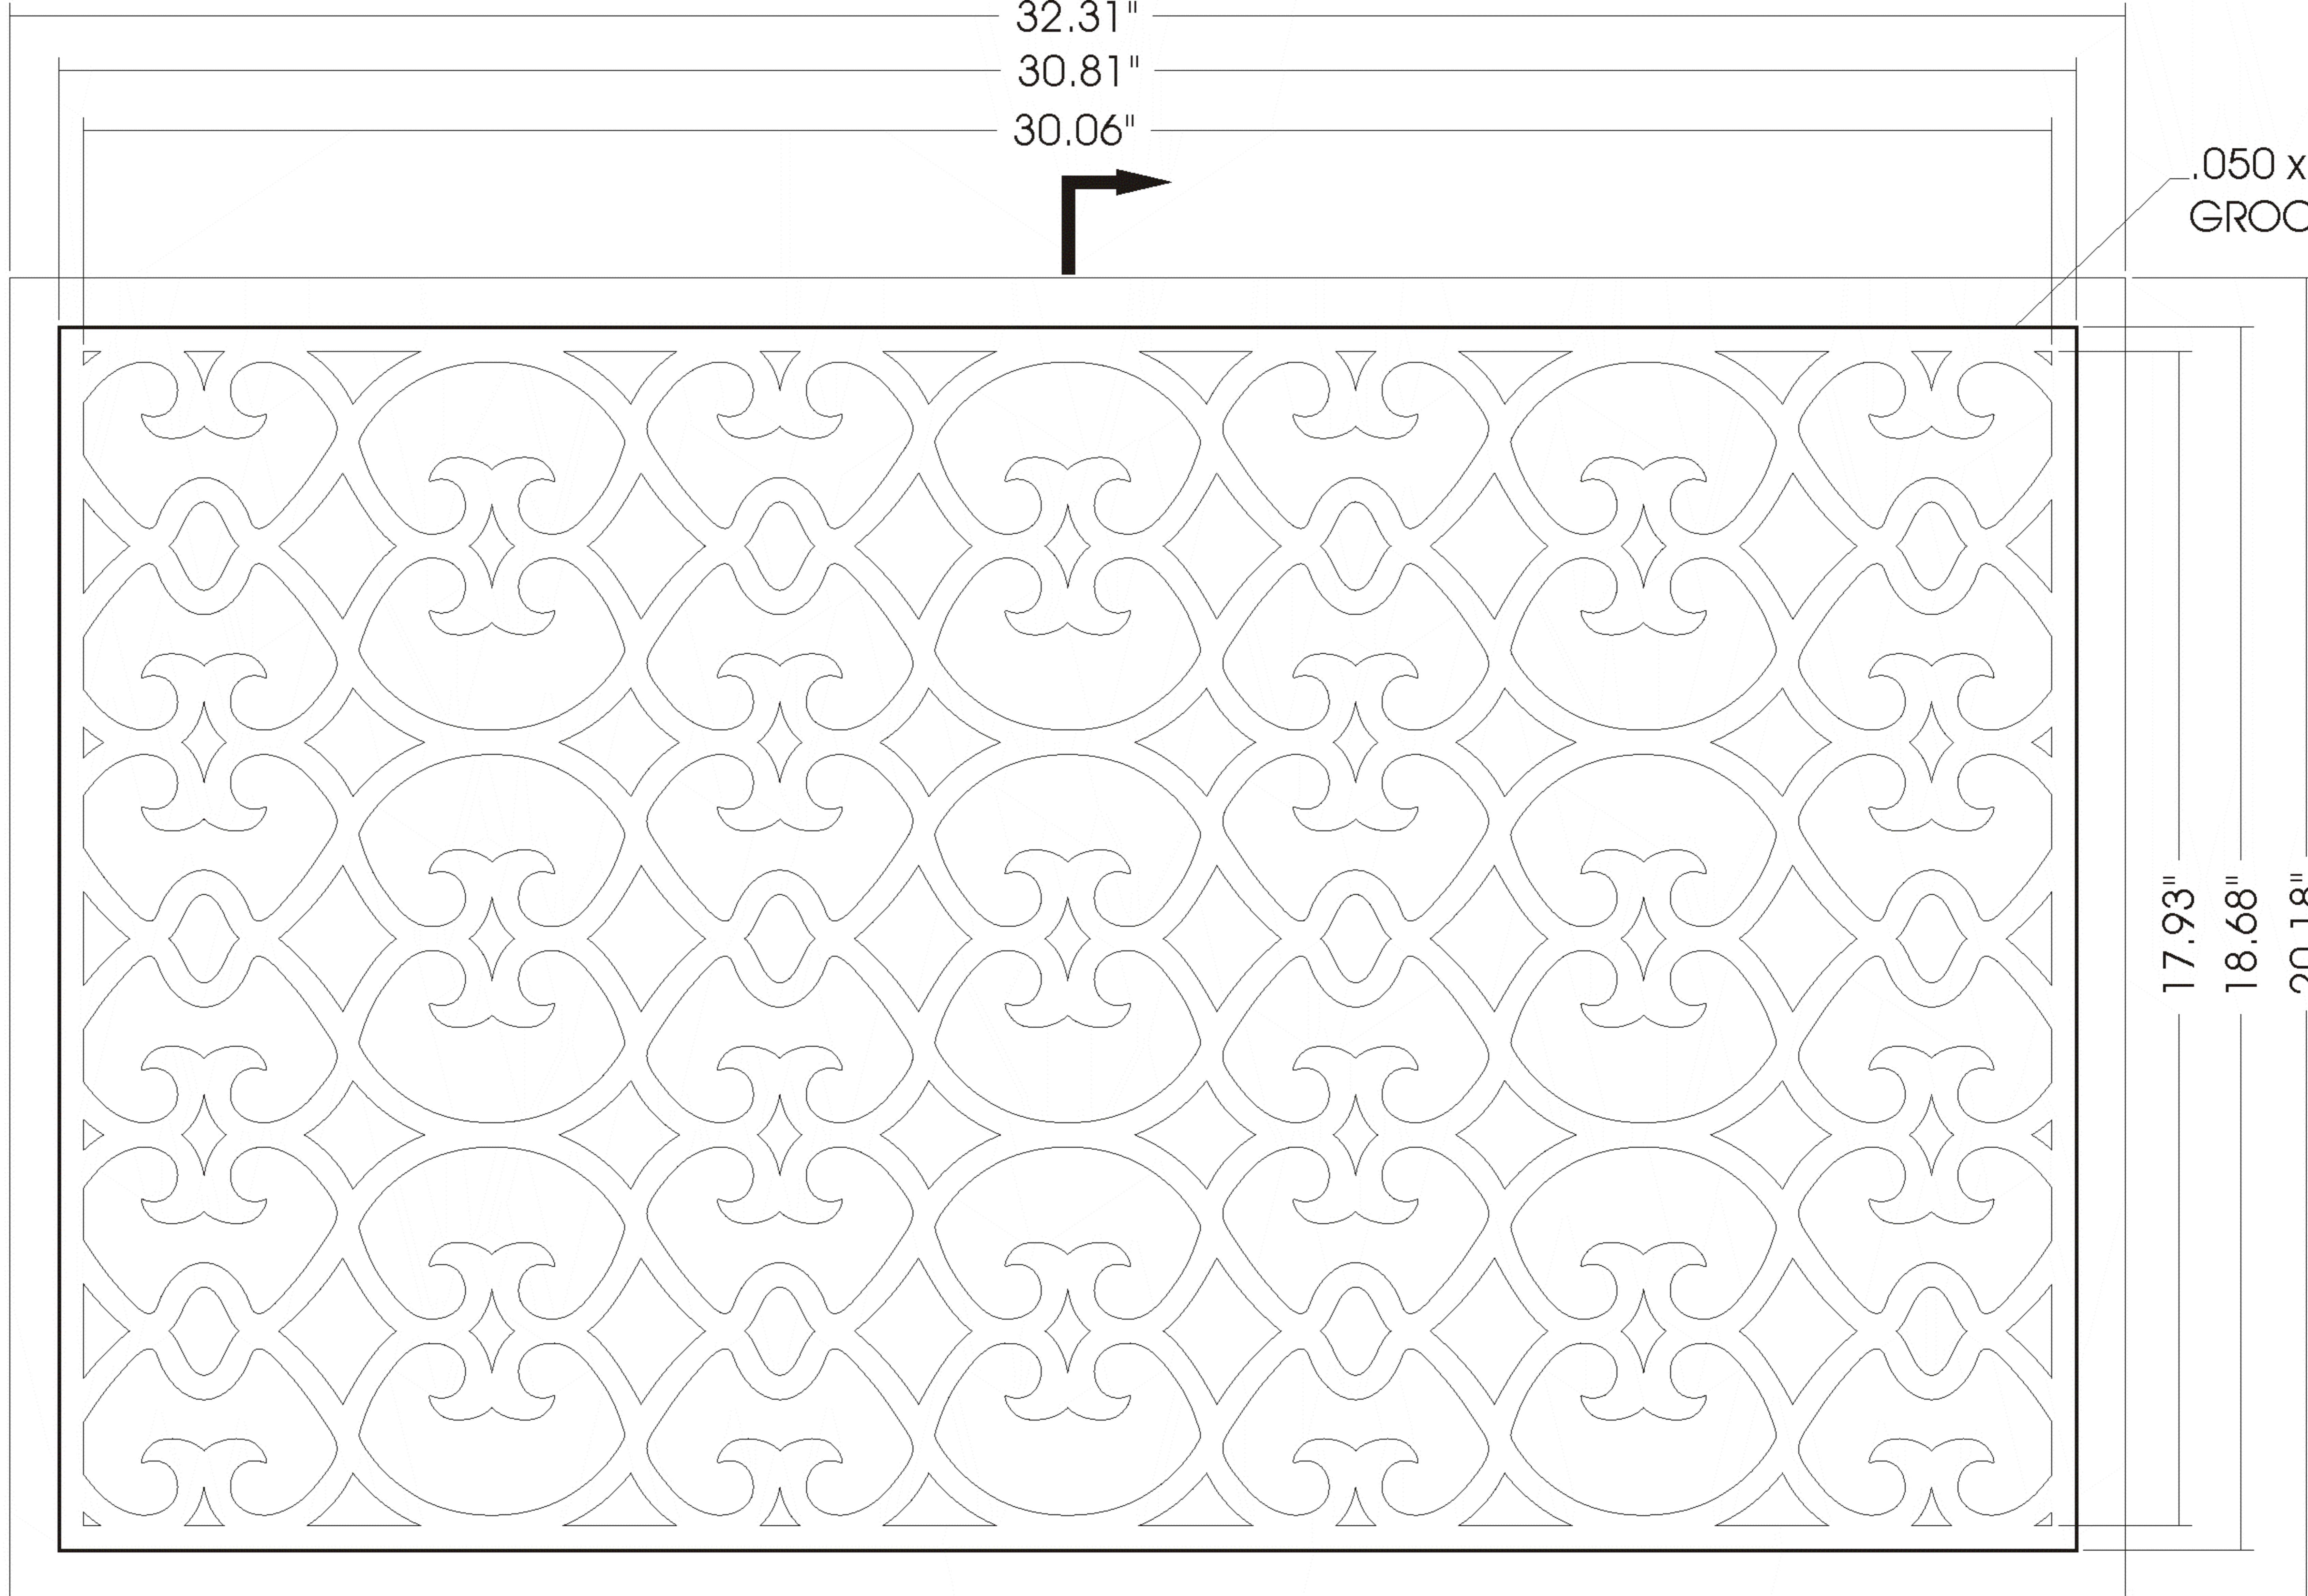

0.25"
R. .125
ALL AROUND
0.063"
RELIEF
CUT

32.31"
30.81"
30.06"

.050 x .005 DP
GROOVE

17.93"
18.68"
20.18"

0.25"
TYP. ALL
AROUND

RELIEF CUT
INSIDE

BACK