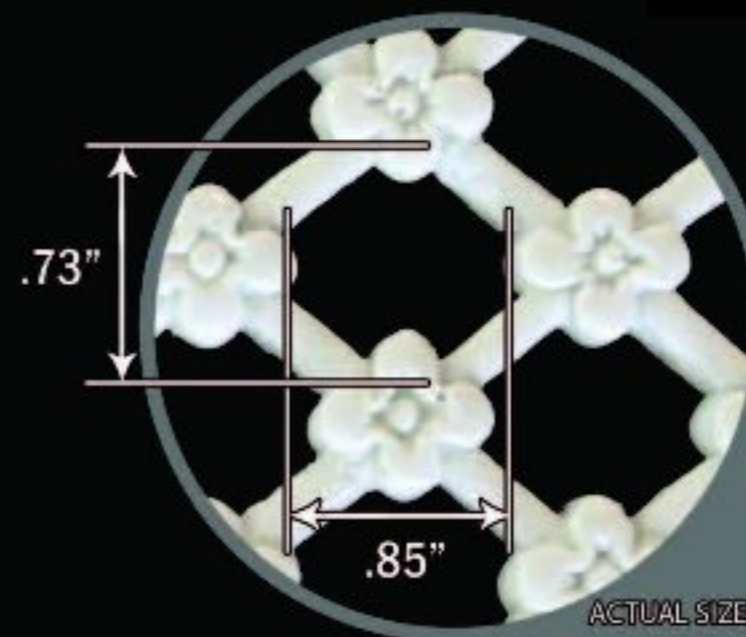

Proportionally correct larger scale patterns can easily be achieved, for larger grilles and decorative screens.

Grilles can be provided with or without O.B.D. Dampers. Dampers can also be supplied separately.

Grilles can be provided with or without holes. Please specify upon placement of order.

Material: Proprietary Thermal Resin Formulation Can be supplied in any size, in both flat and concave or convex profiles to match the curve of a wall or ceiling.

Please see recommended painting and staining instructions.

Flower Pattern	Opening - 56%					
Velocity	250	500	750	1000	1500	
Static Pressure	0.016	0.032	0.048	0.066	0.093	
SIZE	CUBIC FEET PER MINUTE (CFM)					
4"x8" (.22sq.ft)	0.22	30	60	90	119	179
4"x14" (.39sq.ft)	0.39	53	106	159	212	317
6"x6" (.25sq.ft)	0.25	34	68	102	136	203
6"x10" (.42sq.ft)	0.42	57	114	171	228	342
6"x12" (.5sq.ft)	0.5	68	136	204	271	407
6"x14" (.58sq.ft)	0.58	79	158	237	315	472
8"x8" (.44sq.ft)	0.44	60	120	180	239	358
8"x14" (.78sq.ft)	0.78	106	212	318	423	635
10"x10" (.89sq.ft)	0.89	94	188	282	374	562
12"x12" (1.0sq.ft)	1	136	272	408	543	814
14"x14" (1.36sq.ft)	1.36	185	370	555	738	1107
12"x24" (2.0sq.ft)	2	272	544	816	1085	1628
14"x24" (2.33sq.ft)	2.33	317	634	951	1264	1897
14"x30" (2.92sq.ft)	2.92	397	794	1191	1585	2377
14"x36" (3.5sq.ft)	3.5	476	952	1428	1899	2849
20"x20" (2.78sq.ft)	2.78	378	756	1134	1509	2263