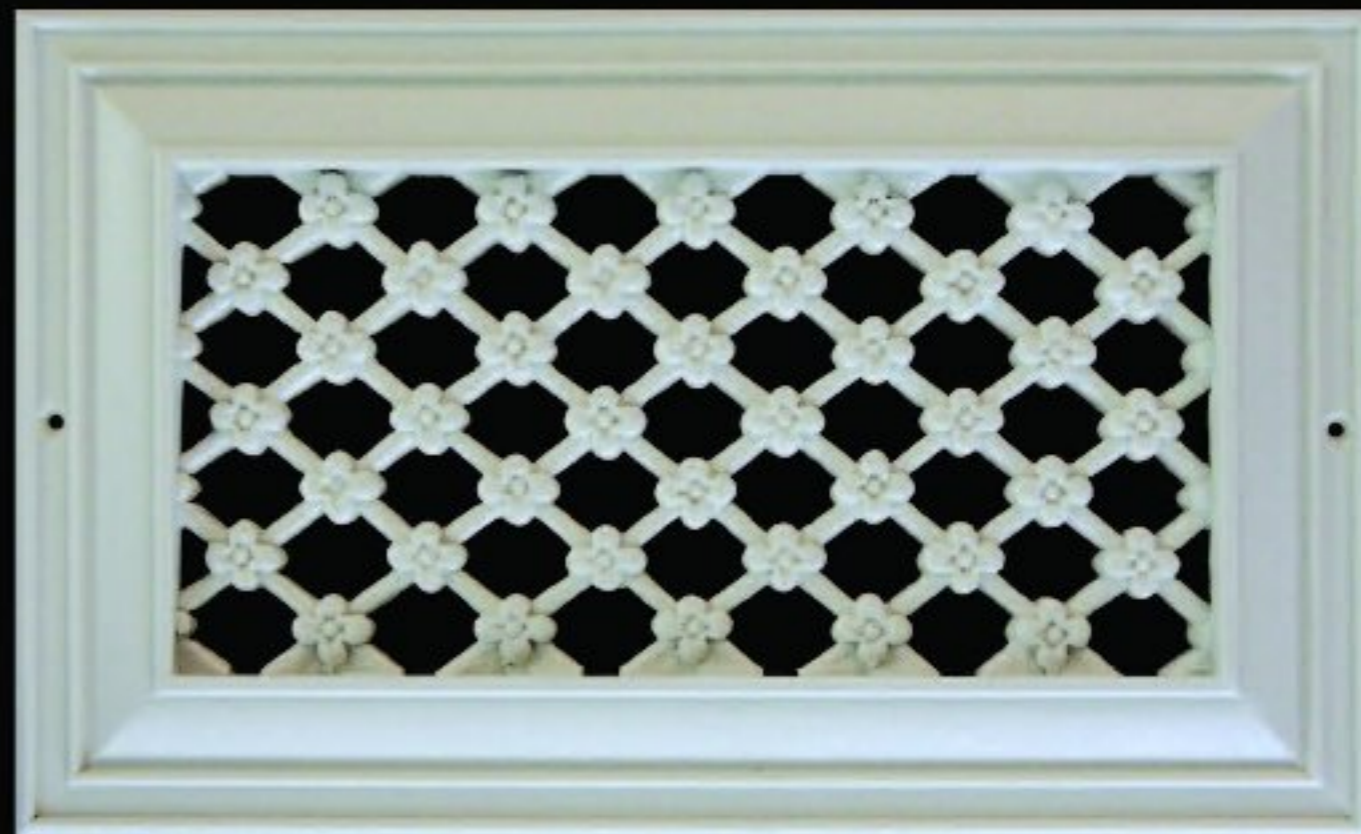

Distinguished Design

ARCHITECTURAL GRILLES & REGISTERS

Flower Pattern

An elegant pattern, also speaking to the delicate sophistication of Europe.

We create custom designs for clients every day, either variations on an existing pattern or completely unique creations.

Proportionally correct larger scale patterns can easily be achieved, for larger grilles and decorative screens.

Grilles can be provided with or without O.B.D. Dampers. Dampers can also be supplied separately.

Grilles can be provided with or without holes. Please specify upon placement of order.

Material: Proprietary Thermal Resin Formulation Can be supplied in any size, in both flat and concave or convex profiles to match the curve of a wall or ceiling.

Please see recommended painting and staining instructions.

Flower Pattern	Opening - 56%					
Velocity	250	500	750	1000	1500	
Static Pressure	0.016	0.032	0.048	0.066	0.093	
SIZE	CUBIC FEET PER MINUTE (CFM)					
4"x8" (.22sq.ft)	0.22	30	60	90	119	179
4"x14" (.39sq.ft)	0.39	53	106	159	212	317
6"x6" (.25sq.ft)	0.25	34	68	102	136	203
6"x10" (.42sq.ft)	0.42	57	114	171	228	342
6"x12" (.5sq.ft)	0.5	68	136	204	271	407
6"x14" (.58sq.ft)	0.58	79	158	237	315	472
8"x8" (.44sq.ft)	0.44	60	120	180	239	358
8"x14" (.78sq.ft)	0.78	106	212	318	423	635
10"x10" (.89sq.ft)	0.89	94	188	282	374	562
12"x12" (1.0sq.ft)	1	136	272	408	543	814
14"x14" (1.36sq.ft)	1.36	185	370	555	738	1107
12"x24" (2.0sq.ft)	2	272	544	816	1085	1628
14"x24" (2.33sq.ft)	2.33	317	634	951	1264	1897
14"x30" (2.92sq.ft)	2.92	397	794	1191	1585	2377
14"x36" (3.5sq.ft)	3.5	476	952	1428	1899	2849
20"x20" (2.78sq.ft)	2.78	378	756	1134	1509	2263