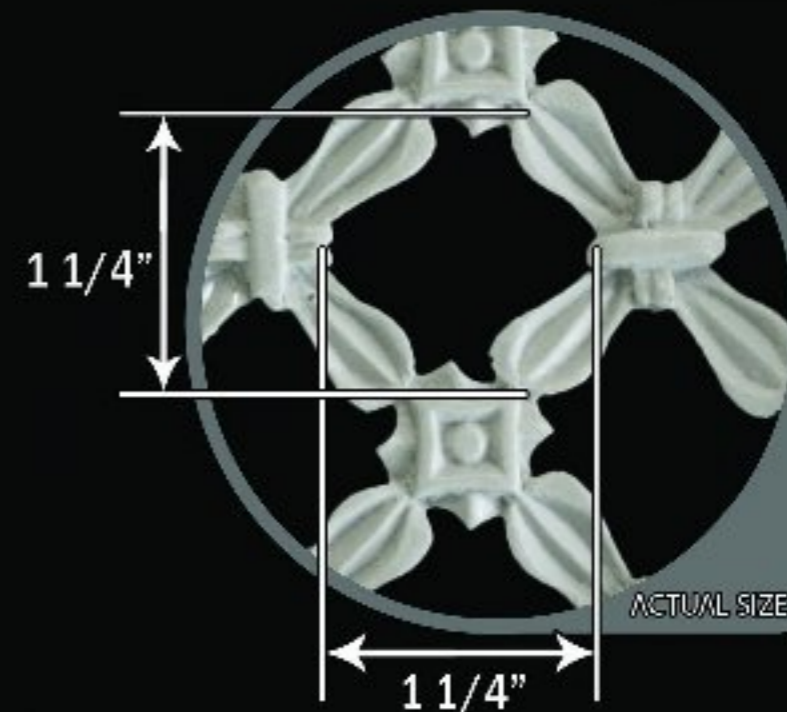

Georgian Cross Pattern	Opening - 65%					
Velocity		250	500	750	1000	1500
Static Pressure		0.015	0.03	0.046	0.061	0.093
SIZE	CUBIC FEET PER MINUTE (CFM)					
4"x8" (.22sq.ft)	0.22	35	70	105	140	209
6"x6" (.25sq.ft)	0.25	40	80	120	160	239
4"x14" (.39sq.ft)	0.39	62	124	186	247	371
6"x10" (.42sq.ft)	0.42	66	132	198	263	395
8"x8" (.44sq.ft)	0.44	70	140	210	279	419
6"x12" (.5sq.ft)	0.5	79	158	237	315	473
6"x14" (.58sq.ft)	0.58	92	184	276	367	551
10"x10" (.69sq.ft)	0.69	110	220	330	439	658
8"x14" (.78sq.ft)	0.78	123	246	369	491	736
12"x12" (1.0sq.ft)	1	160	320	480	638	958
14"x14" (1.36sq.ft)	1.36	216	432	648	862	1293
12"x24" (2.0sq.ft)	2	318	636	954	1269	1903
14"x24" (2.33sq.ft)	2.33	370	741	1111	1478	2217
20"x20" (2.78sq.ft)	2.78	442	884	1326	1764	2645
14"x30" (2.92sq.ft)	2.92	464	929	1393	1852	2779
14"x36" (3.5sq.ft)	3.5	557	1113	1670	2220	3331

NOTE: The dimensions of the grilles are approximate and do change with each grille size and pattern.

All dimensions are in Inches.