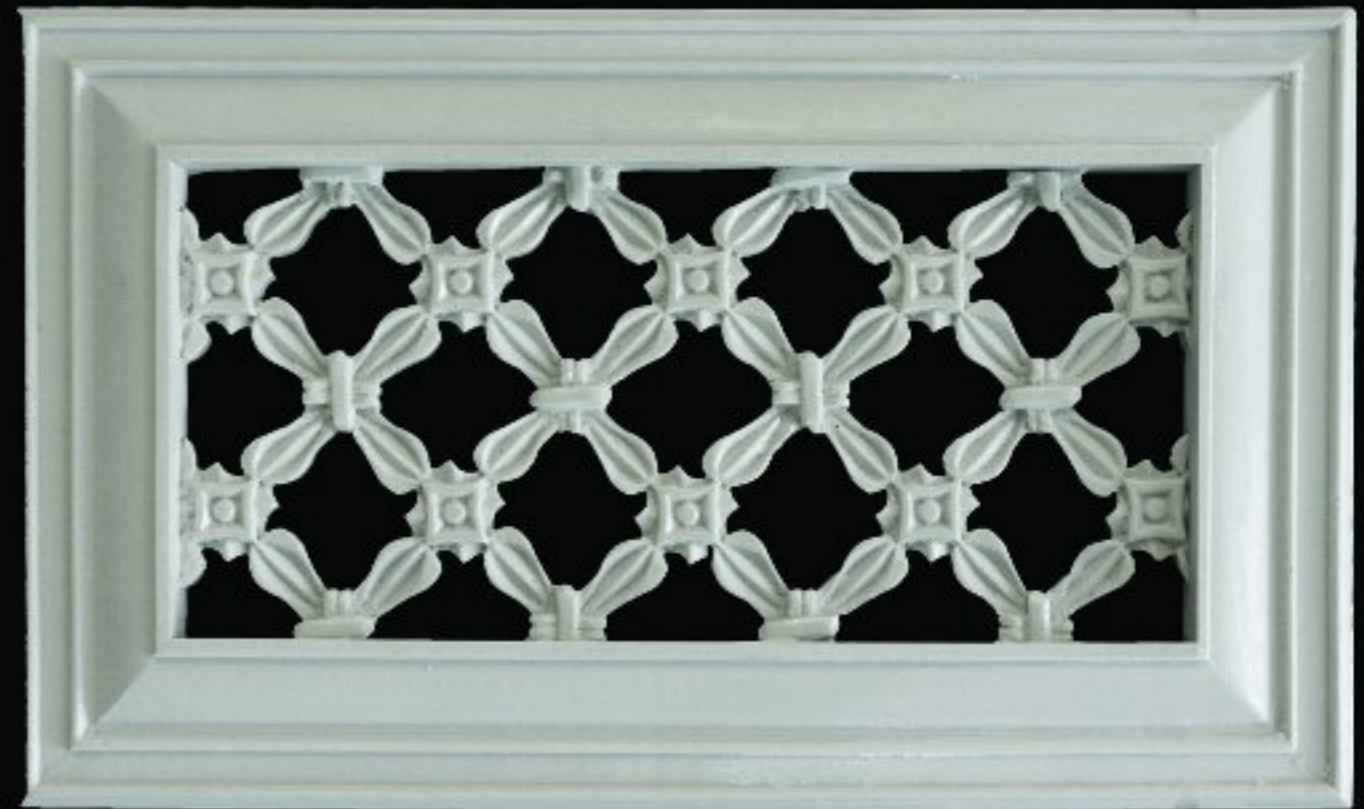

Distinguished Design

ARCHITECTURAL GRILLES & REGISTERS

Georgian Cross Pattern

A timeless design capturing French sophistication and elegance with a twist of Gothic entrapment.

We create custom designs for clients every day, either variations on an existing pattern or completely unique creations.

Proportionally correct larger scale patterns can easily be achieved, for larger grilles and decorative screens.

Grilles can be provided with or without O.B.D. Dampers. Dampers can also be supplied separately.

Grilles can be provided with or without holes. Please specify upon placement of order.

Material: Proprietary Thermal Resin Formulation Can be supplied in any size, in both flat and concave or convex profiles to match the curve of a wall or ceiling.

Please see recommended painting and staining instructions.