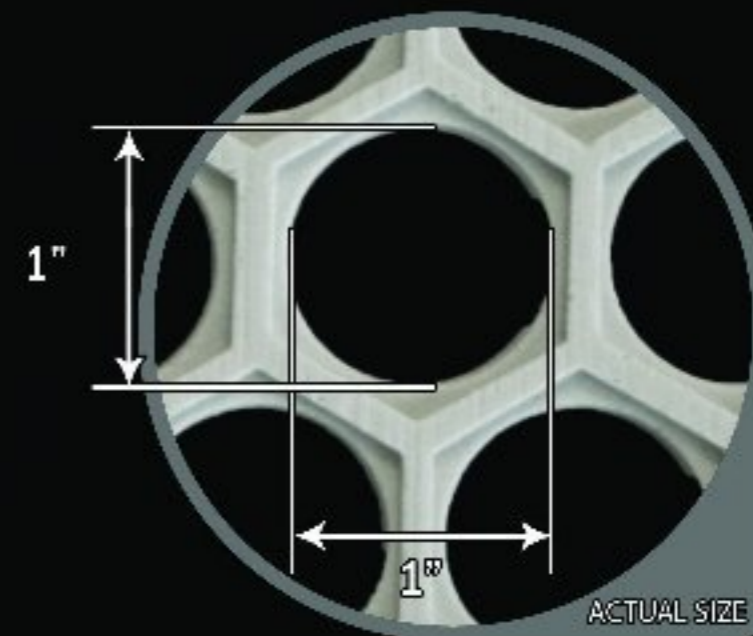

Proportionally correct larger scale patterns can easily be achieved, for larger grilles and decorative screens.

Grilles can be provided with or without O.B.D. Dampers. Dampers can also be supplied separately.

Grilles can be provided with or without holes. Please specify upon placement of order.

Material: Proprietary Thermal Resin Formulation Can be supplied in any size, in both flat and concave or convex profiles to match the curve of a wall or ceiling.

Please see recommended painting and staining instructions.

Honeycomb Pattern		Opening - 65%				
Velocity		250	500	750	1000	1500
Static Pressure		0.015	0.03	0.046	0.061	0.093
SIZE		CUBIC FEET PER MINUTE (CFM)				
4"x8" (.22sq.ft)	0.22	35	70	105	140	209
6"x6" (.25sq.ft)	0.25	40	80	120	160	239
4"x14" (.39sq.ft)	0.39	62	124	186	247	371
6"x10" (.42sq.ft)	0.42	66	132	198	263	395
8"x8" (.44sq.ft)	0.44	70	140	210	279	419
6"x12" (.5sq.ft)	0.5	79	158	237	315	473
6"x14" (.58sq.ft)	0.58	92	184	276	367	551
10"x10" (.69sq.ft)	0.69	110	220	330	439	658
8"x14" (.78sq.ft)	0.78	123	246	369	491	736
12"x12" (1.0sq.ft)	1	160	320	480	638	958
14"x14" (1.38sq.ft)	1.36	216	432	648	862	1293
12"x24" (2.0sq.ft)	2	318	636	954	1269	1903
14"x24" (2.33sq.ft)	2.33	370	741	1111	1478	2217
20"x20" (2.78sq.ft)	2.78	442	884	1326	1764	2645
14"x30" (2.92sq.ft)	2.92	464	929	1393	1852	2779
14"x36" (3.5sq.ft)	3.5	567	1113	1670	2220	3331