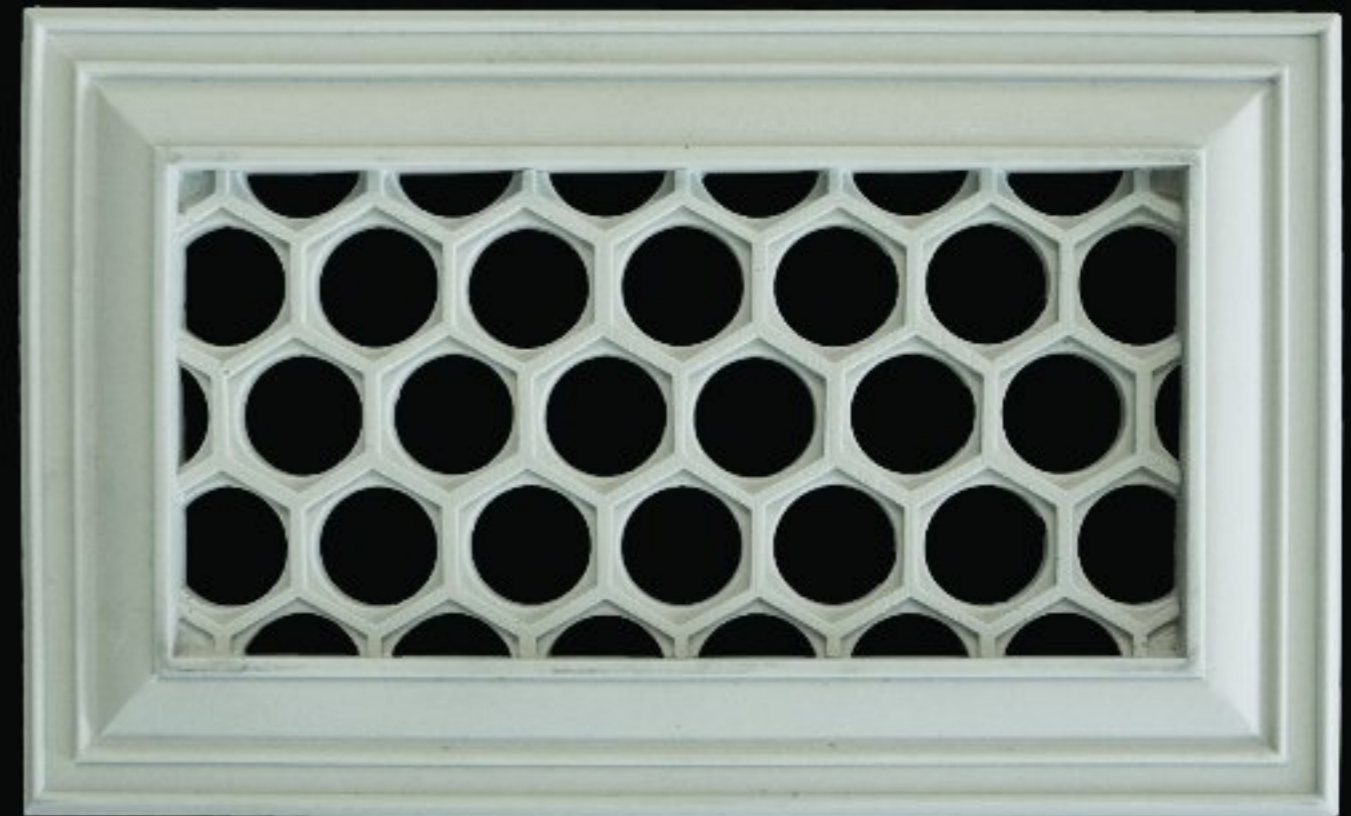

Distinguished Design

ARCHITECTURAL GRILLES & REGISTERS

Honeycomb Pattern

With a contemporary twist the honeycomb pattern invokes a modern interpretation of one of nature's most whimsical creations

We create custom designs for clients every day, either variations on an existing pattern or completely unique creations.

Proportionally correct larger scale patterns can easily be achieved, for larger grilles and decorative screens.

Grilles can be provided with or without O.B.D. Dampers. Dampers can also be supplied separately.

Grilles can be provided with or without holes. Please specify upon placement of order.

Material: Proprietary Thermal Resin Formulation Can be supplied in any size, in both flat and concave or convex profiles to match the curve of a wall or ceiling.

Please see recommended painting and staining instructions.

Honeycomb Pattern		Opening - 65%				
Velocity		250	500	750	1000	1500
Static Pressure		0.015	0.03	0.046	0.061	0.093
SIZE		CUBIC FEET PER MINUTE (CFM)				
4"x8" (.22sq.ft)	0.22	35	70	105	140	209
6"x6" (.25sq.ft)	0.25	40	80	120	160	239
4"x14" (.39sq.ft)	0.39	62	124	186	247	371
6"x10" (.42sq.ft)	0.42	66	132	198	263	395
8"x8" (.44sq.ft)	0.44	70	140	210	279	419
6"x12" (.5sq.ft)	0.5	79	158	237	315	473
6"x14" (.58sq.ft)	0.58	92	184	276	367	551
10"x10" (.69sq.ft)	0.69	110	220	330	439	658
8"x14" (.78sq.ft)	0.78	123	246	369	491	736
12"x12" (1.0sq.ft)	1	160	320	480	638	958
14"x14" (1.38sq.ft)	1.36	216	432	648	862	1293
12"x24" (2.0sq.ft)	2	318	636	954	1269	1903
14"x24" (2.33sq.ft)	2.33	370	741	1111	1478	2217
20"x20" (2.78sq.ft)	2.78	442	884	1326	1764	2645
14"x30" (2.92sq.ft)	2.92	464	929	1393	1852	2779
14"x36" (3.5sq.ft)	3.5	567	1113	1670	2220	3331