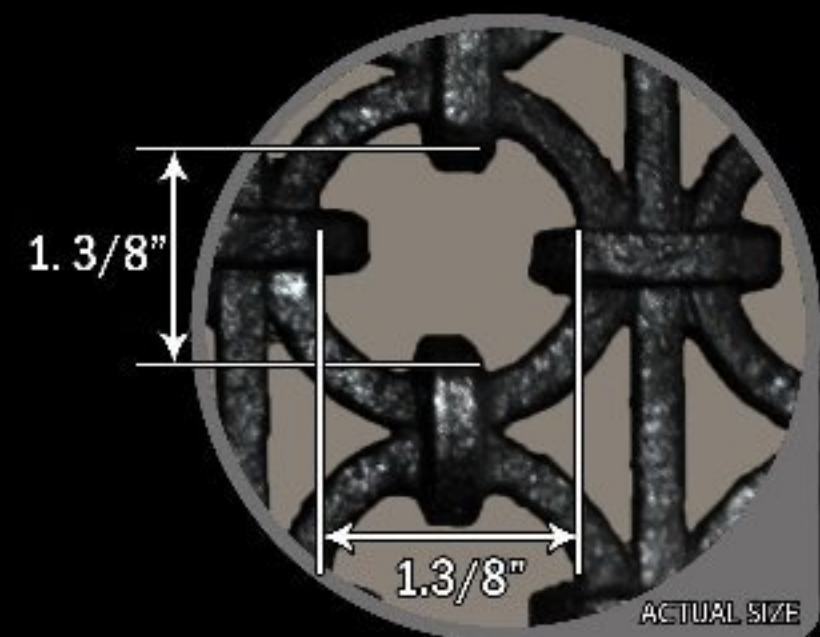

Proportionally correct larger scale patterns can easily be achieved, for larger grilles and decorative screens.

Grilles can be provided with or without O.B.D. Dampers. Dampers can also be supplied separately.

Grilles can be provided with or without holes. Please specify upon placement of order.

Material: Proprietary Thermal Resin Formulation Can be supplied in any size, in both flat and concave or convex profiles to match the curve of a wall or ceiling.

Please see recommended painting and staining instructions.

Iron Ring Pattern		Opening - 67%				
Velocity		250	500	750	1000	1500
Static Pressure		0.017	0.011	0.0175	0.023	0.035
SIZE		CUBIC FEET PER MINUTE (CFM)				
4"x6" (.22sq.ft)	0.22	37	73	110	147	220
6"x6" (.25sq.ft)	0.25	42	84	125	167	250
4"x14" (.39sq.ft)	0.39	65	130	195	260	390
6"x10" (.42sq.ft)	0.42	70	140	210	280	420
8"x8" (.44sq.ft)	0.44	73	147	220	293	440
6"x12" (.5sq.ft)	0.5	84	167	251	333	500
6"x14" (.58sq.ft)	0.58	97	194	291	386	580
10"x10" (.69sq.ft)	0.69	115	230	346	460	690
8"x14" (.78sq.ft)	0.78	130	261	391	520	780
12"x12" (1.0sq.ft)	1	167	334	501	666	999
14"x14" (1.36sq.ft)	1.36	227	454	681	906	1359
12"x24" (2.0sq.ft)	2	334	668	1002	1333	1999
14"x24" (2.33sq.ft)	2.33	389	778	1167	1553	2329
20"x20" (2.78sq.ft)	2.78	464	929	1393	1852	2779
14"x30" (2.92sq.ft)	2.92	488	975	1463	1946	2919
14"x36" (3.5sq.ft)	3.5	585	1169	1754	2332	3498

Iron Ring Pattern

NOTE: The dimensions of the grilles are approximate and do change with each grille size and pattern.

All dimensions are in Inches.

DISTINGUISHED DESIGN GRILLS

Tel: 760-213-0427 | Fax: 760-749-7136 | Office Hours: Monday - Friday 7AM to 3:30PM PST | info@DistinguishedDesignGrills.com