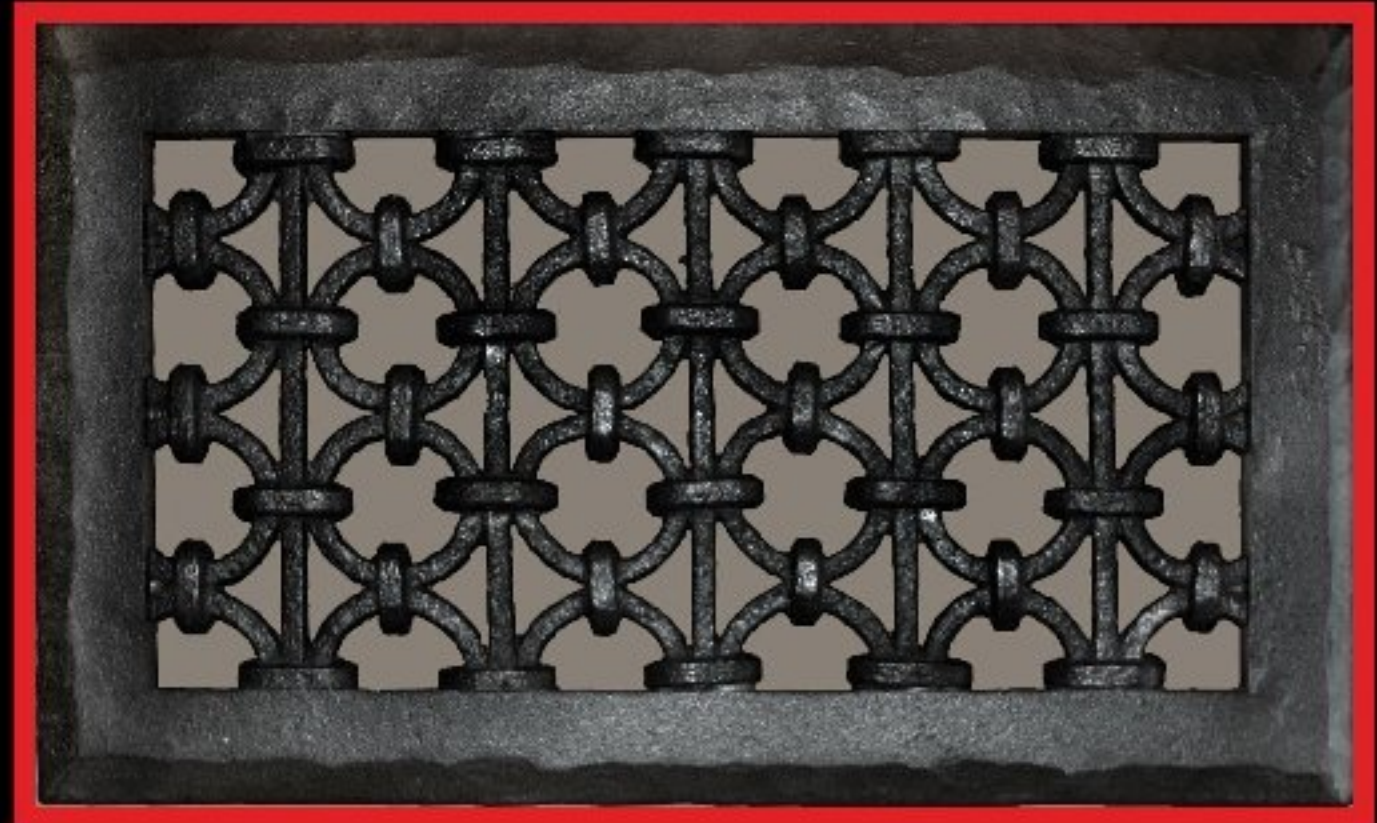

Proportionally correct larger scale patterns can easily be achieved, for larger grilles and decorative screens.

Grilles can be provided with or without O.B.D. Dampers. Dampers can also be supplied separately.

Grilles can be provided with or without holes. Please specify upon placement of order.

Material: Proprietary Thermal Resin Formulation Can be supplied in any size, in both flat and concave or convex profiles to match the curve of a wall or ceiling.

Please see recommended painting and staining instructions.

Iron Ring Pattern		Opening - 67%				
Velocity		250	500	750	1000	1500
Static Pressure		0.017	0.011	0.0175	0.023	0.035
SIZE		CUBIC FEET PER MINUTE (CFM)				
4"x6" (.22sq.ft)	0.22	37	73	110	147	220
6"x6" (.25sq.ft)	0.25	42	84	125	167	250
4"x14" (.39sq.ft)	0.39	65	130	195	260	390
6"x10" (.42sq.ft)	0.42	70	140	210	280	420
8"x8" (.44sq.ft)	0.44	73	147	220	293	440
6"x12" (.5sq.ft)	0.5	84	167	251	333	500
6"x14" (.58sq.ft)	0.58	97	194	291	386	580
10"x10" (.69sq.ft)	0.69	115	230	346	460	690
8"x14" (.78sq.ft)	0.78	130	261	391	520	780
12"x12" (1.0sq.ft)	1	167	334	501	666	999
14"x14" (1.36sq.ft)	1.36	227	454	681	906	1359
12"x24" (2.0sq.ft)	2	334	668	1002	1333	1999
14"x24" (2.33sq.ft)	2.33	389	778	1167	1553	2329
20"x20" (2.78sq.ft)	2.78	464	929	1393	1852	2779
14"x30" (2.92sq.ft)	2.92	488	975	1463	1946	2919
14"x36" (3.5sq.ft)	3.5	585	1169	1754	2332	3498

Iron Ring Pattern

NOTE: The dimensions of the grilles are approximate and do change with each grille size and pattern.

All dimensions are in Inches.

DISTINGUISHED DESIGN GRILLS

Tel: 760-213-0427 | Fax: 760-749-7136 | Office Hours: Monday - Friday 7AM to 3:30PM PST | info@DistinguishedDesignGrills.com