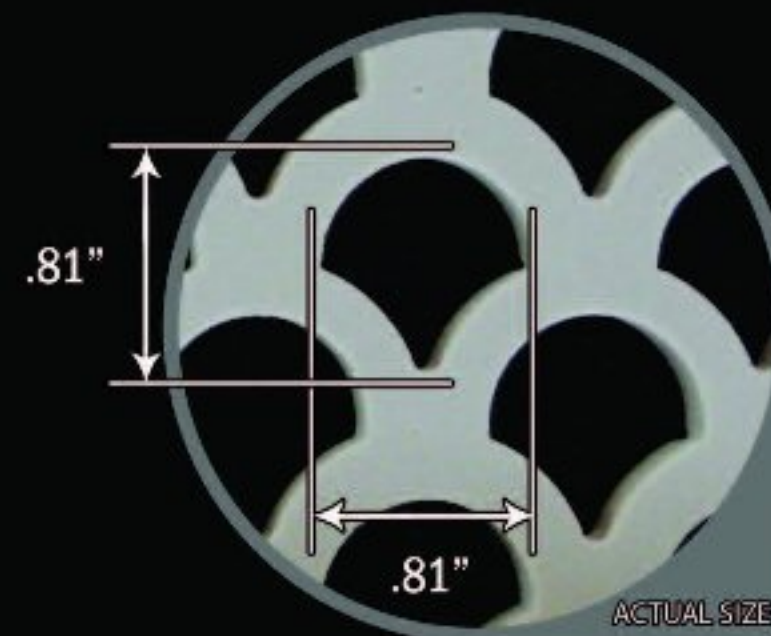

Grilles can be provided with or without O.B.D. Dampers. Dampers can also be supplied separately.

Grilles can be provided with or without holes. Please specify upon placement of order.

Material: Proprietary Thermal Resin Formulation Can be supplied in any size, in both flat and concave or convex profiles to match the curve of a wall or ceiling.

Please see recommended painting and staining instructions.

Seaside Pattern		Opening - 53%				
Velocity		250	500	750	1000	1500
Static Pressure		0.015	0.031	0.046	0.064	0.091
SIZE		CUBIC FEET PER MINUTE (CFM)				
4"x8" (.22sq.ft)	0.22	29	59	88	117	175
6"x6" (.25sq.ft)	0.25	33	67	100	133	199
4"x14" (.39sq.ft)	0.39	52	104	156	207	310
6"x10" (.42sq.ft)	0.42	56	112	168	223	334
8"x8" (.44sq.ft)	0.44	59	117	176	233	350
6"x12" (.5sq.ft)	0.5	67	133	200	265	398
6"x14" (.58sq.ft)	0.58	77	154	231	308	462
10"x10" (.69sq.ft)	0.69	92	184	275	366	549
8"x14" (.78sq.ft)	0.78	104	207	311	414	621
12"x12" (1.0sq.ft)	1	133	266	399	531	796
14"x14" (1.36sq.ft)	1.36	181	362	543	722	1083
12"x24" (2.0sq.ft)	2	266	532	798	1061	1592
14"x24" (2.33sq.ft)	2.33	310	620	930	1236	1855
20"x20" (2.78sq.ft)	2.78	370	739	1109	1475	2213
14"x30" (2.92sq.ft)	2.92	388	777	1165	1550	2324
14"x36" (3.5sq.ft)	3.5	466	931	1397	1857	2786