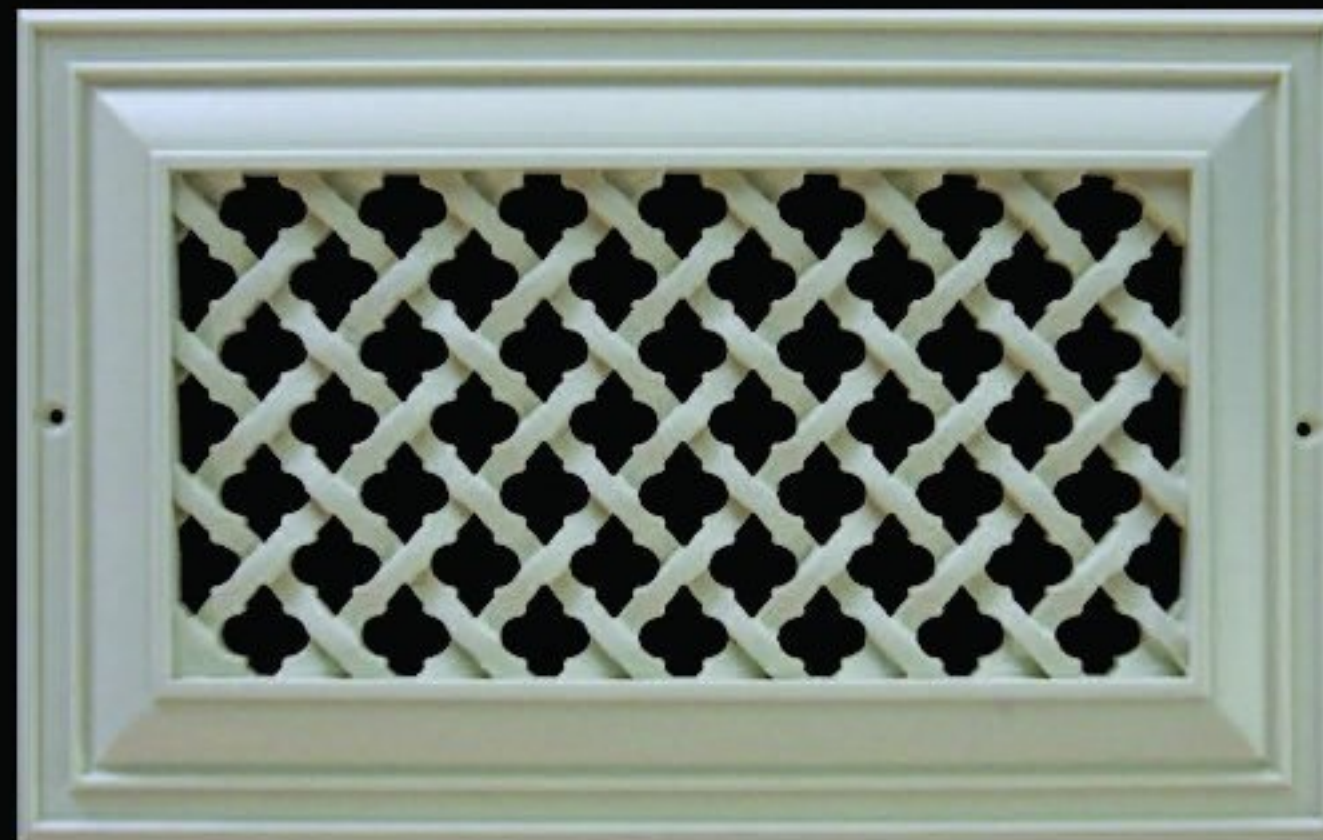

Distinguished Design

ARCHITECTURAL GRILLES & REGISTERS

Weave Pattern

An appreciation of the Moroccan pattern, clients enjoy the 3D appearance of this interwoven design. The pattern adds depth and authenticity to a project.

We create custom designs for clients every day, either variations on an existing pattern or completely unique creations.

Proportionally correct larger scale patterns can easily be achieved, for larger grilles and decorative screens.

Grilles can be provided with or without O.B.D. Dampers. Dampers can also be supplied separately.

Grilles can be provided with or without holes. Please specify upon placement of order.

Material: Proprietary Thermal Resin Formulation Can be supplied in any size, in both flat and concave or convex profiles to match the curve of a wall or ceiling.

Please see recommended painting and staining instructions.

Weave Pattern		Opening - 65%				
Velocity		250	500	750	1000	1500
Static Pressure		0.015	0.03	0.046	0.061	0.093
SIZE		CUBIC FEET PER MINUTE (CFM)				
4"x8" (.22sq.ft)	0.22	35	70	105	140	209
6"x8" (.25sq.ft)	0.25	40	80	119	159	238
4"x14" (.39sq.ft)	0.39	62	124	186	247	371
6"x10" (.42sq.ft)	0.42	67	134	200	266	400
8"x8" (.44sq.ft)	0.44	70	140	210	279	419
6"x12" (.5sq.ft)	0.5	80	159	239	317	476
6"x14" (.58sq.ft)	0.58	92	184	277	368	552
10"x10" (.69sq.ft)	0.69	110	219	329	438	657
8"x14" (.78sq.ft)	0.78	124	248	372	495	742
12"x12" (1.0sq.ft)	1	159	318	477	634	952
14"x14" (1.36sq.ft)	1.36	216	432	649	863	1294
12"x24" (2.0sq.ft)	2	318	636	954	1269	1903
14"x24" (2.33sq.ft)	2.33	370	741	1111	1478	2217
20"x20" (2.78sq.ft)	2.78	442	884	1326	1764	2645
14"x30" (2.92sq.ft)	2.92	464	929	1393	1852	2779
14"x36" (3.5sq.ft)	3.5	557	1113	1670	2220	3331