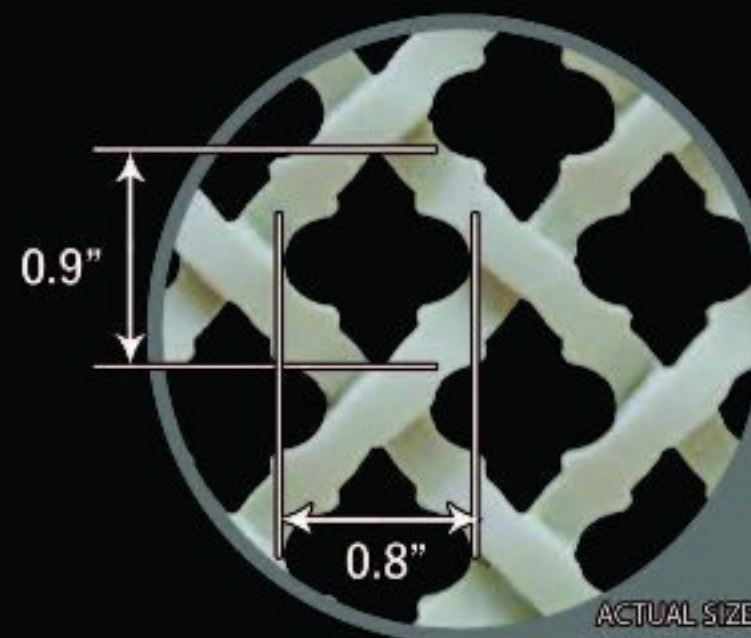

Proportionally correct larger scale patterns can easily be achieved, for larger grilles and decorative screens.

Grilles can be provided with or without O.B.D. Dampers. Dampers can also be supplied separately.

Grilles can be provided with or without holes. Please specify upon placement of order.

Material: Proprietary Thermal Resin Formulation Can be supplied in any size, in both flat and concave or convex profiles to match the curve of a wall or ceiling.

Please see recommended painting and staining instructions.

Weave Pattern		Opening - 65%				
Velocity		250	500	750	1000	1500
Static Pressure		0.015	0.03	0.046	0.061	0.093
SIZE		CUBIC FEET PER MINUTE (CFM)				
4"x8" (.22sq.ft)	0.22	35	70	105	140	209
6"x8" (.25sq.ft)	0.25	40	80	119	159	238
4"x14" (.39sq.ft)	0.39	62	124	186	247	371
6"x10" (.42sq.ft)	0.42	67	134	200	266	400
8"x8" (.44sq.ft)	0.44	70	140	210	279	419
6"x12" (.5sq.ft)	0.5	80	159	239	317	476
6"x14" (.58sq.ft)	0.58	92	184	277	368	552
10"x10" (.69sq.ft)	0.69	110	219	329	438	657
8"x14" (.78sq.ft)	0.78	124	248	372	495	742
12"x12" (1.0sq.ft)	1	159	318	477	634	952
14"x14" (1.36sq.ft)	1.36	216	432	649	863	1294
12"x24" (2.0sq.ft)	2	318	636	954	1269	1903
14"x24" (2.33sq.ft)	2.33	370	741	1111	1478	2217
20"x20" (2.78sq.ft)	2.78	442	884	1326	1764	2645
14"x30" (2.92sq.ft)	2.92	464	929	1393	1852	2779
14"x36" (3.5sq.ft)	3.5	557	1113	1670	2220	3331